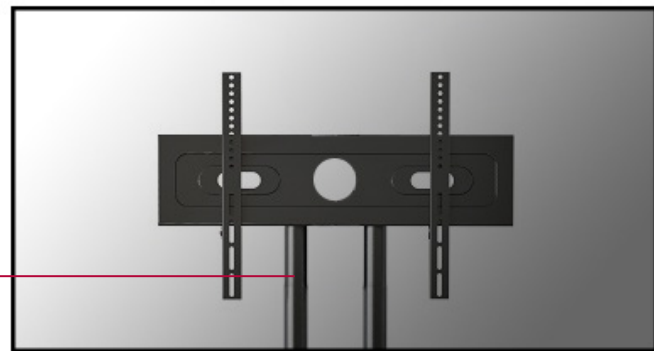

TRVT561

tru·vue™

Mobile Height Adjustable Trolley

For 32" to 60" LCD/LED Displays

The TruVue TRVT561 provides a sleek & tidy mobile solution for 32"-60" displays. Complete with 2 heavy duty poles to display the screen at a maximum height of 1530mm (60.2").

Its unique and convenient Display height adjustment is complimented by spring plunges allowing the display to be vertically positioned easily. Complete with cable management, 4 heavy duty braked caster wheels, and a spacious shelf for AV components.

Display size: 32"-60"

Max load: 45.5lb (100kg)

FEATURES

- Height Adjustable Max: 1530mm (60.2")
- Universal VESA® 200x200 up to 600x400mm
- Plastic Component shelf for AV equipment
- Internal Cable Management; hide cables to provide a tidy look.
- Smooth matt black finish

■ **HEIGHT ADJUSTMENT**
Adjusts & Locks Position

■ **INTERNAL CABLE MANAGEMENT**
Creates a clean, professional installation while protecting and organising the cables

■ **X4 LOCKING CASTER WHEELS**
Provides stability