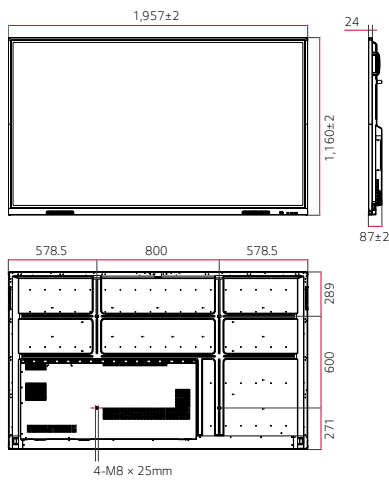

* All images are intended to help you understand, and there may be some differences in practical use.

PRODUCT INFORMATION

* 86 inch

TR3DJ Series

Display	Inch	86" / 75" / 65"
	Native Resolution	3,840 × 2,160 (UHD)
	Gap Between Cover Glass and Open Cell	< 1 mm
	Brightness (w/o Glass)	(Typ.) 390 / 390 / 390 nit
Touch	Multi Touch Point	Max. 20 Points
Connectivity	Input	HDMI (3), USB 3.0 (3), USB 2.0 (3), RGB (1), Audio (1), RS-232C (1), RJ45 (1)
	Output	Audio (1), Touch USB (2)

DIMENSION

(unit: mm)

86"

75"

65"

CONNECTIVITY

Front

Side