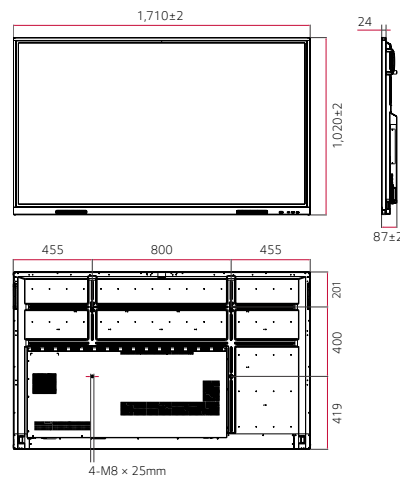

* All images are intended to help you understand, and there may be some differences in practical use.

PRODUCT INFORMATION

* 86 inch

TR3DJ Series

Display	Inch	86" / 75" / 65"
	Native Resolution	3,840 × 2,160 (UHD)
	Gap Between Cover Glass and Open Cell	< 1 mm
	Brightness (w/o Glass)	(Typ.) 390 / 390 / 390 nit
Touch	Multi Touch Point	Max. 20 Points
Connectivity	Input	HDMI (3), USB 3.0 (3), USB 2.0 (3), RGB (1), Audio (1), RS-232C (1), RJ45 (1)
	Output	Audio (1), Touch USB (2)

DIMENSION

(unit: mm)

86"

75"

65"

CONNECTIVITY

Front

Side