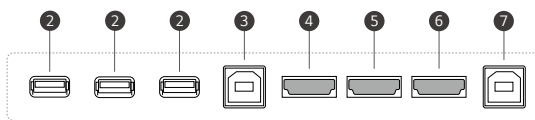

DIMENSION

(unit: mm)

86"

75"

65"

CONNECTIVITY

Front

Side

Bottom

① USB 2.0

② USB 3.0

③ TOUCH OUT 1

④ HDMI IN 1

⑤ HDMI IN 2

⑥ HDMI IN 3

⑦ TOUCH OUT 2