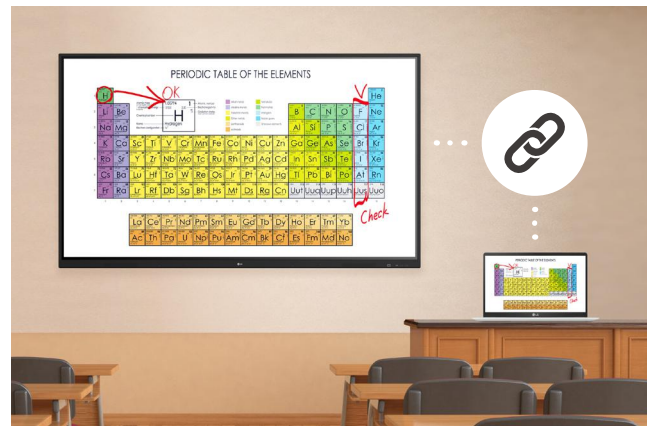

Energy Efficient (EU ErP Compliant)

SMOOTH TOUCH & WRITING EXPERIENCE

Multi Touch

The TR3DJ series can simultaneously use up to 20 points of multi touch. This function offers a lifelike board touch experience and makes collaboration much easier.

Enhanced Visibility with Low Parallax

With 1mm gap between the screen and tempered glass, which supports low parallax, the TR3DJ series can offer precise touch and excellent writing experience.

Dual Pen & Dual Color

The stylus pen comes in two different colors and with two different tip sizes of 3mm and 8mm. The dual pens enable users to write or draw simultaneously.

Easy Writing Experience

The TR3DJ series allows you to write and annotate on sources, so your writing experience can be easy and satisfying.