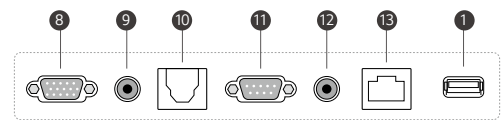

DIMENSION

(unit: mm)

86"

75"

65"

CONNECTIVITY

Front

Side

Bottom

① USB 2.0

② USB 3.0

③ TOUCH OUT 1

④ HDMI IN 1

⑤ HDMI IN 2

⑥ HDMI IN 3

⑦ TOUCH OUT 2