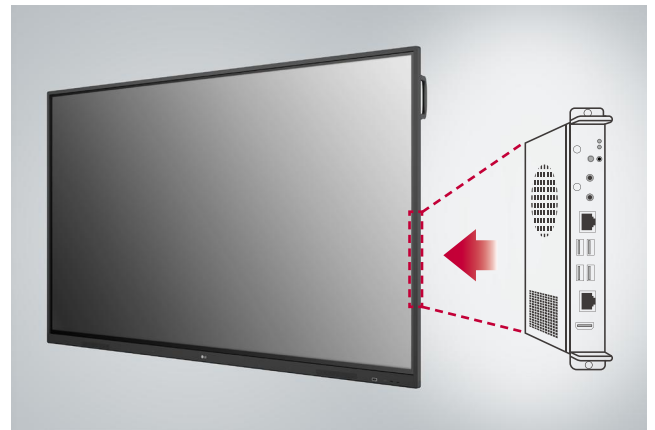

Enhanced Visibility with Low Parallax

With 1mm gap between the screen and tempered glass, which supports low parallax, the TR3DJ series can offer precise touch and excellent writing experience.

Dual Pen & Dual Color

The stylus pen comes in two different colors and with two different tip sizes of 3mm and 8mm. The dual pens enable users to write or draw simultaneously.

Easy Writing Experience

The TR3DJ series allows you to write and annotate on sources, so your writing experience can be easy and satisfying.

* All images are intended to help you understand, and there may be some differences in practical use.

EASY CONNECTION & SHARING

Air Class

Air Class supports connecting up to 30 students and offers interactive meetings for mobile devices on the same network, providing a variety of tools such as voting, answering, and sharing project texts. Air Class is easily accessible from the TR3DJ's main toolbar.