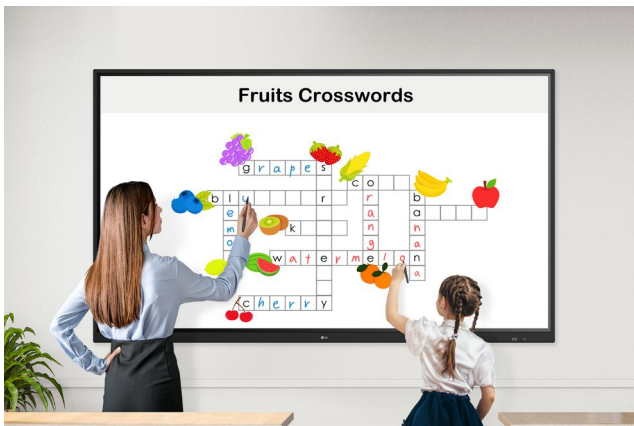

Energy Efficient (EU ErP Compliant)

SMOOTH TOUCH & WRITING EXPERIENCE

Multi Touch

The TR3DJ series can simultaneously use up to 20 points of multi touch. This function offers a lifelike board touch experience and makes collaboration much easier.

Enhanced Visibility with Low Parallax

With 1mm gap between the screen and tempered glass, which supports low parallax, the TR3DJ series can offer precise touch and excellent writing experience.

Dual Pen & Dual Color

The stylus pen comes in two different colors and with two different tip sizes of 3mm and 8mm. The dual pens enable users to write or draw simultaneously.

Easy Writing Experience

The TR3DJ series allows you to write and annotate on sources, so your writing experience can be easy and satisfying.

* OPS : Open Pluggable Specification

ScreenShare Pro

ScreenShare Pro enables you to show up to six shared screens or a file on a screen in real-time, and it has enhanced usability by allowing users to share Chromecast and Apple device mirroring on the same network without any additional application.