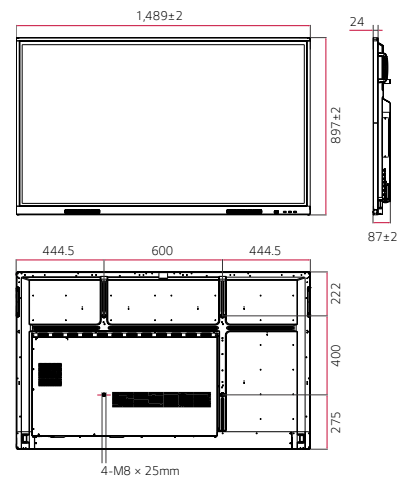

* All images are intended to help you understand, and there may be some differences in practical use.

PRODUCT INFORMATION

* 86 inch

TR3DJ Series

Display	Inch	86" / 75" / 65"
	Native Resolution	3,840 × 2,160 (UHD)
	Gap Between Cover Glass and Open Cell	< 1 mm
	Brightness (w/o Glass)	(Typ.) 390 / 390 / 390 nit
Touch	Multi Touch Point	Max. 20 Points
Connectivity	Input	HDMI (3), USB 3.0 (3), USB 2.0 (3), RGB (1), Audio (1), RS-232C (1), RJ45 (1)
	Output	Audio (1), Touch USB (2)

DIMENSION

(unit: mm)

86"

75"

65"

CONNECTIVITY

Front

Side

Bottom

① USB 2.0

② USB 3.0

③ TOUCH OUT 1

④ HDMI IN 1

⑤ HDMI IN 2

⑥ HDMI IN 3

⑦ TOUCH OUT 2